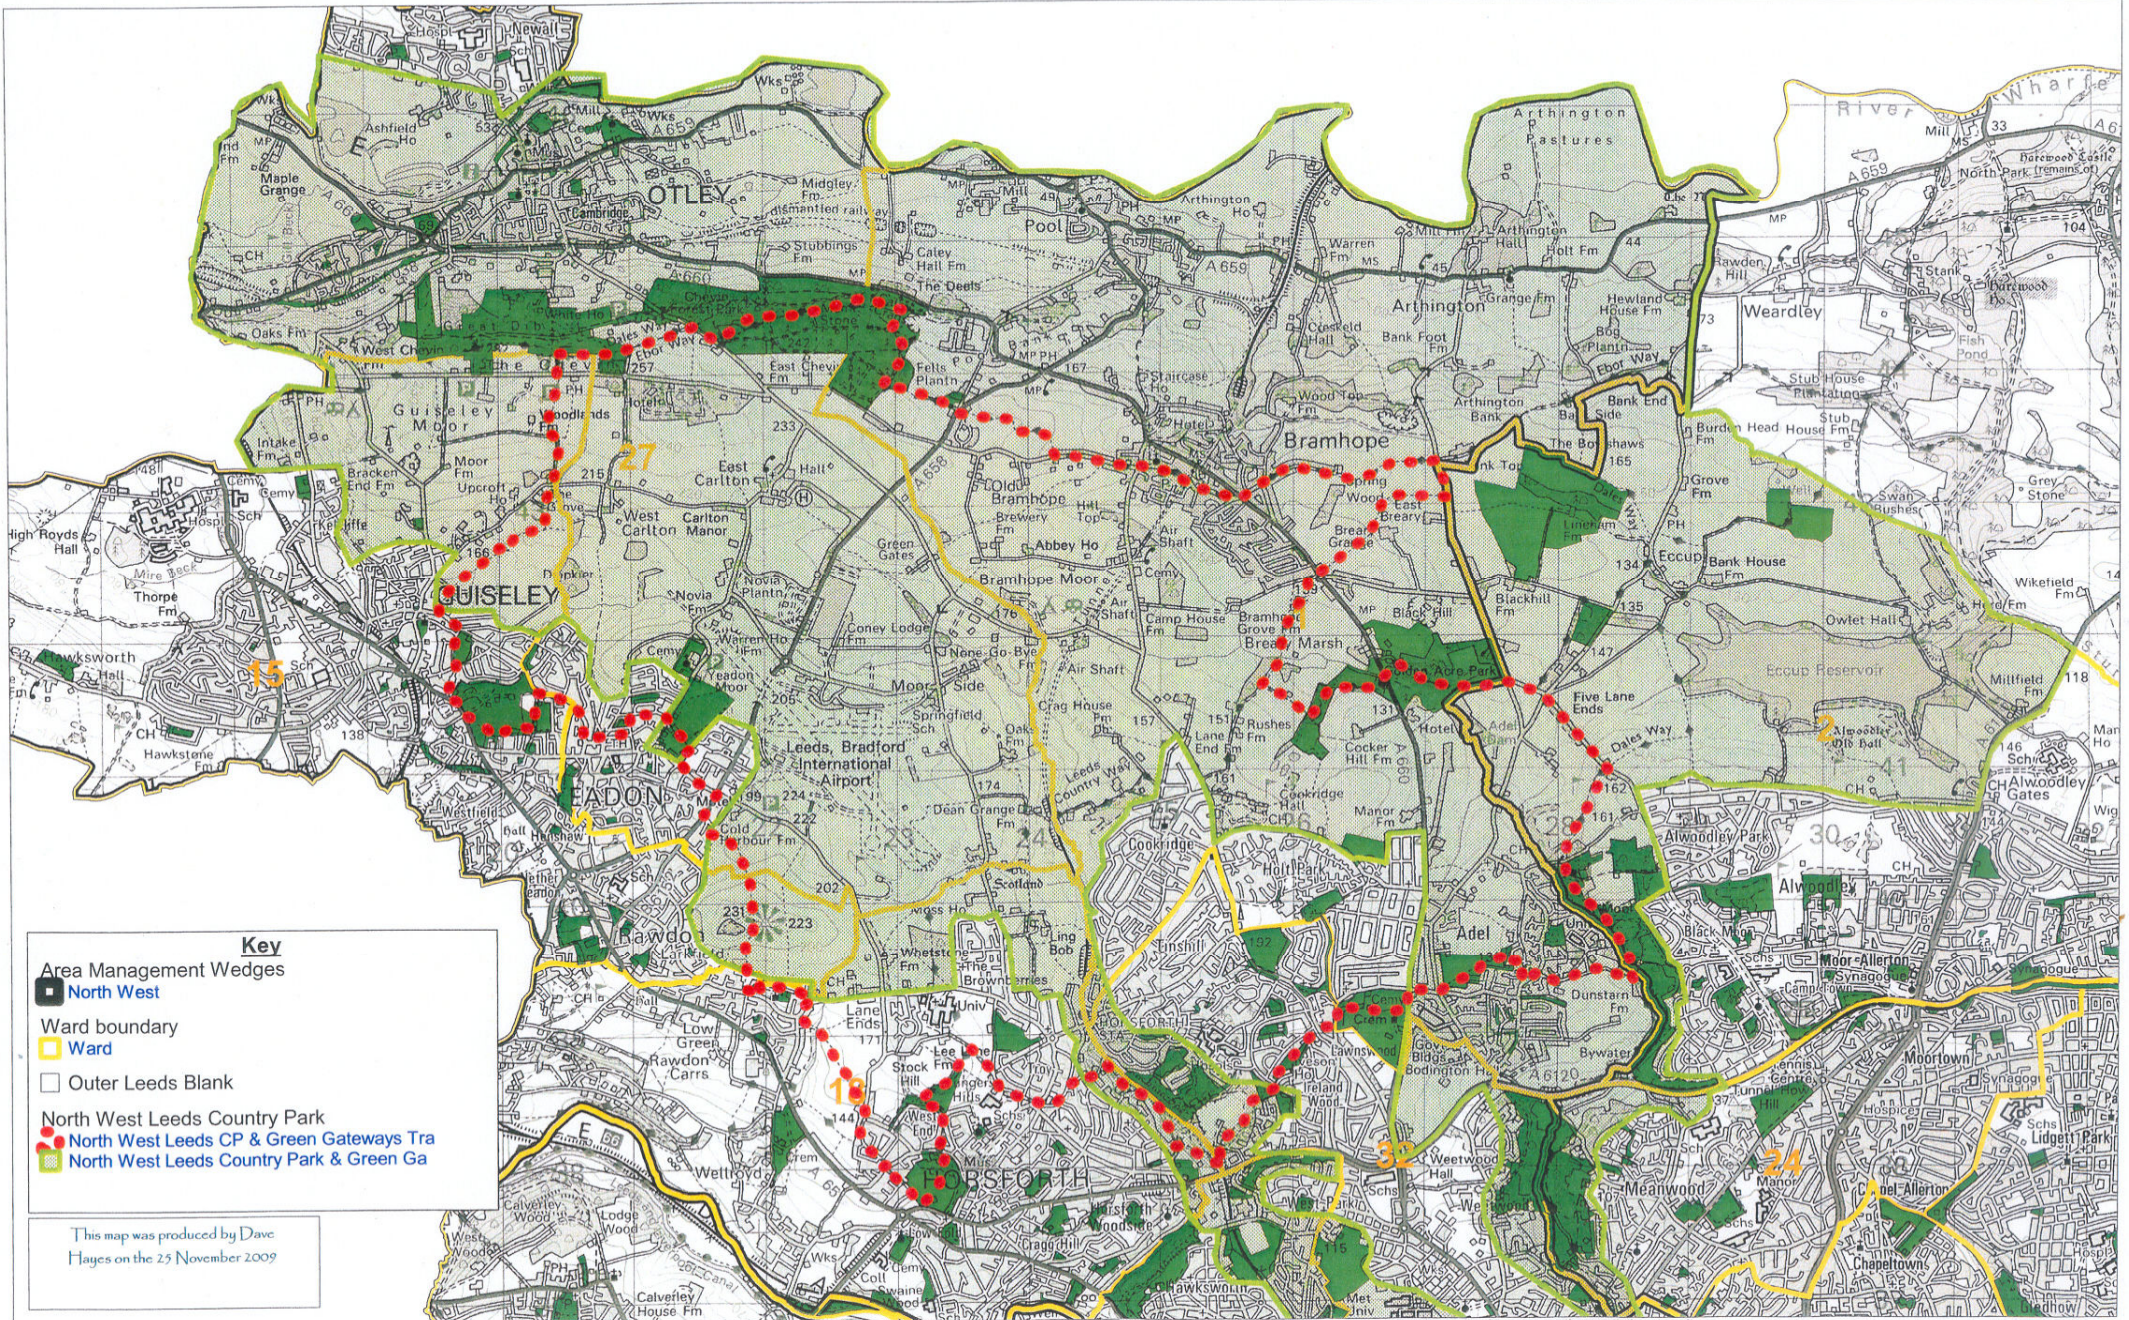

Parks & Countryside

North West Leeds Country Park

APPENDIX 1

OS Mapref = SE2441

Key

- Area Management Wedges
- North West
- ▭ Ward boundary
- ▭ Ward
- Outer Leeds Blank
- North West Leeds Country Park
- North West Leeds CP & Green Gateways Tra
- North West Leeds Country Park & Green Ga

This map was produced by Dave Hayes on the 25 November 2009